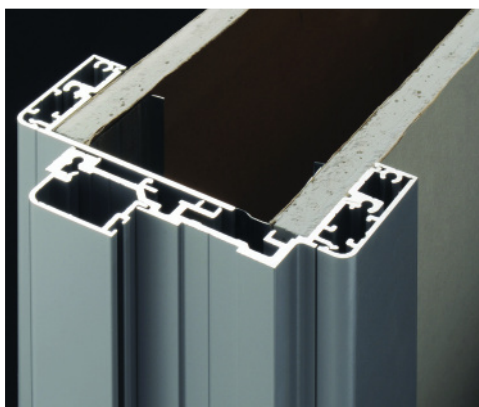

GYPTONE ACCESS HATCH TRAP

British Gypsum has recently added the Gyptone Access Hatch Trap product to the range – an acoustic performing swing-down access hatch available in a range of patterns to match the existing Gyptone tiles, planks and boards already available.

- Find your Tenon solution at www.tenonpartitions.co.uk

CUT AS YOU GO!

The new Hilti SCW 22-A Cordless Circular Saw is compact and can achieve cuts of shadow battens for suspended ceilings and cement particle boards in conjunction with Hilti high-performance vacuum cleaners. The 22v Li-ion technology battery system provides impressive performance and lasting capacity that ensures an unrivalled number of cuts per charge, and is compatible with the Hilti range of 22v tools.

- www.ais-interiors.org.uk

YOU'VE BEEN SAS FRAMED

XP frames are a range of expandable depth aluminium door and window frames from SAS International that can be installed into either plasterboard partitions or masonry walls. The frames provide up to 60 minutes' fire resistance.

XP frames are fully depth adjustable and are not reliant on set wall thicknesses or perfectly square openings. Manufactured from aluminium, all door and window frames are supplied factory assembled as fully finished door or window sets.