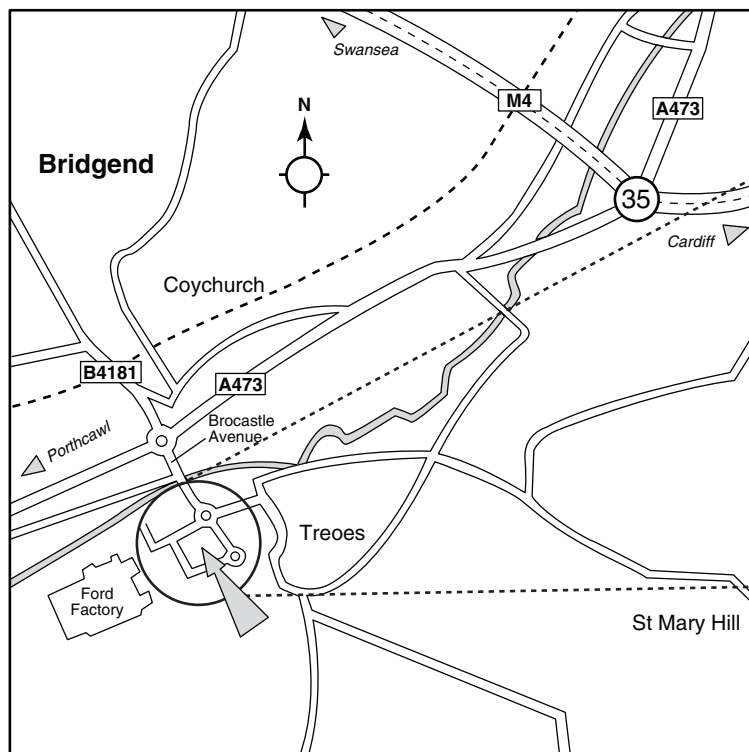

SAS International

SAS Bridgend
Parc Crescent
Waterton Industrial Estate
Bridgend
Mid Glamorgan CF31 3XU
Tel: 01656 664 600
Fax: 01656 656 568

From M4

Leave the motorway at Junction 35. Join the A473 towards Bridgend. Continue along the A473 until the first roundabout. At the roundabout, take the first exit onto Brocastle Avenue. At the next roundabout continue straight over. At the next roundabout go round and head back onto Brocastle

Avenue. SAS International is on the left hand side.

By Rail

Bridgend Station receives a regular service from Swansea, Cardiff and London Paddington. For further information on train times and fares please call the National Rail Enquiry Line on 08457 48 49 50.