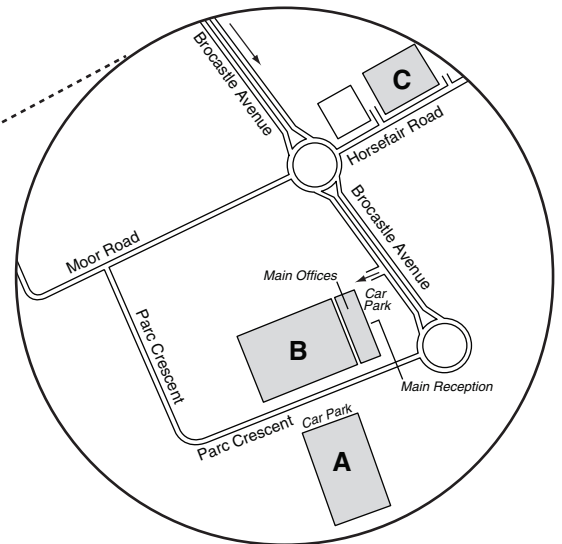

SAS International

SAS Bridgend
Parc Crescent
Waterton Industrial Estate
Bridgend
Mid Glamorgan CF31 3XU
Tel: 01656 664 600
Fax: 01656 656 568

From M4

Leave the motorway at Junction 35. Join the A473 towards Bridgend. Continue along the A473 until the first roundabout. At the roundabout, take the first exit onto Brocastle Avenue. At the next roundabout continue straight over. At the next roundabout go round and head back onto Brocastle

Avenue. SAS International is on the left hand side.

By Rail

Bridgend Station receives a regular service from Swansea, Cardiff and London Paddington. For further information on train times and fares please call the National Rail Enquiry Line on 08457 48 49 50.

- A = SAS Manufacturing, Unit 1**
- B = Main Reception / Offices, Unit 2**
- C = SAS International, Unit 5**