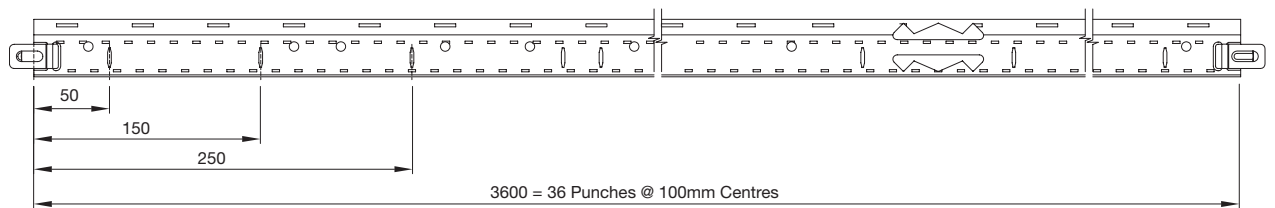

T15

T24

3000mm Main Runner

3600mm Main Runner

500/600/750mm Cross Tees

1000/1200mm Double Module Cross Tees

Grid Configuration Guide

500x500mm Module

1] Main Runner

2] Double Module Cross Tee

600x600mm Module

3] Single Module Cross Tee

750x750mm Module