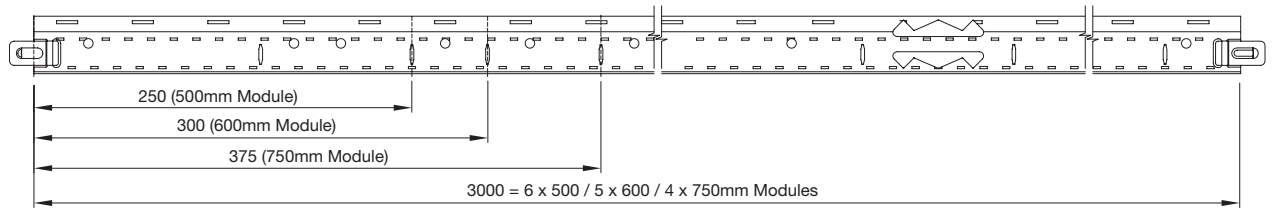

3000mm Main Runner