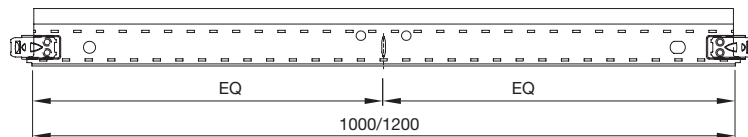

T15

T24

3000mm Main Runner

3600mm Main Runner

500/600/750mm Cross Tees

1000/1200mm Double Module Cross Tees

Grid Configuration Guide

500x500mm Module