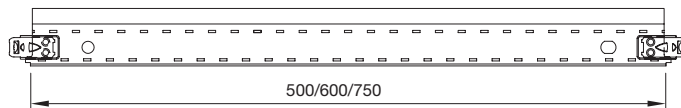

T15

T24

3000mm Main Runner

3600mm Main Runner

500/600/750mm Cross Tees

1000/1200mm Double Module Cross Tees

Grid Configuration Guide

500x500mm Module

1] Main Runner

2] Double Module Cross Tee

600x600mm Module

3] Single Module Cross Tee

750x750mm Module