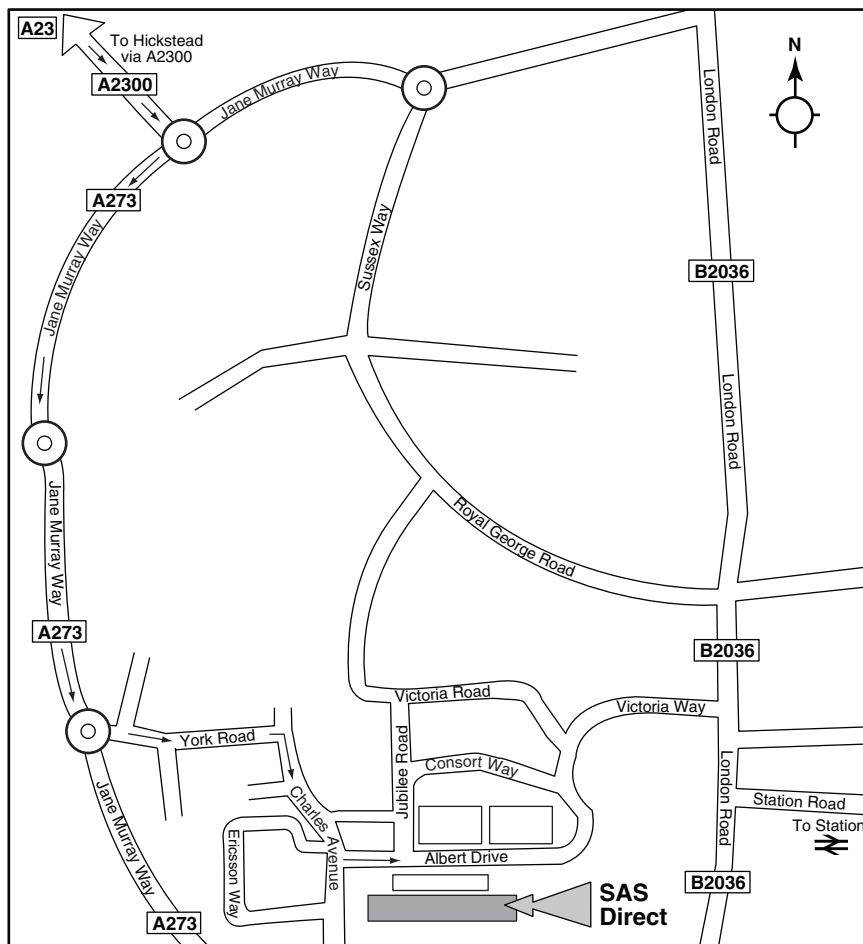

Head Office
23 Albert Drive
Burgess Hill
West Sussex RH15 9TN
Tel: 01444 247360
Fax: 01444 258137

From A23

Leave A23 at Hickstead/Burgess Hill Junction (A2300). Follow A2300 eastbound, following signs for Burgess Hill. At the roundabout with the A273 take the third exit. On the A273 keep following signs for Victoria Business Park. At the second roundabout, take the first exit onto York Road. Continue along York Road, passing Royal Mail on the right; this turns into Charles Avenue. Take the second left hand turn into Albert Drive. SAS Direct is located and signposted on the right hand side; the building is set back from the road.

By Rail

Burgess Hill is on the line between Brighton and London Victoria.

For further information on train times and fares, please contact the National Rail Enquiry Line on (08457) 48 49 50 or visit www.nationalrail.co.uk