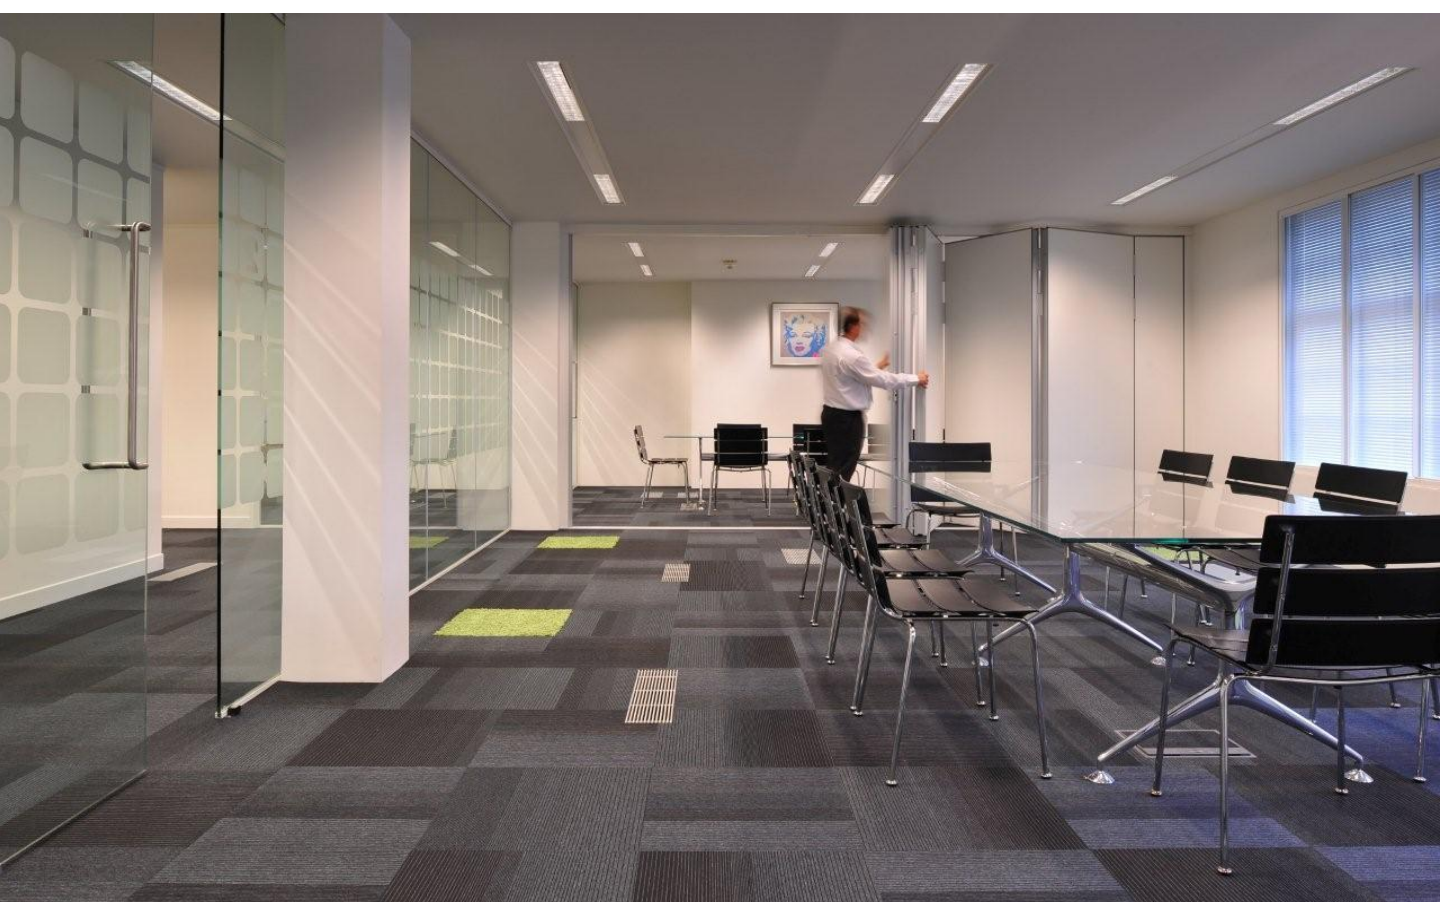

SAS Operable Wall